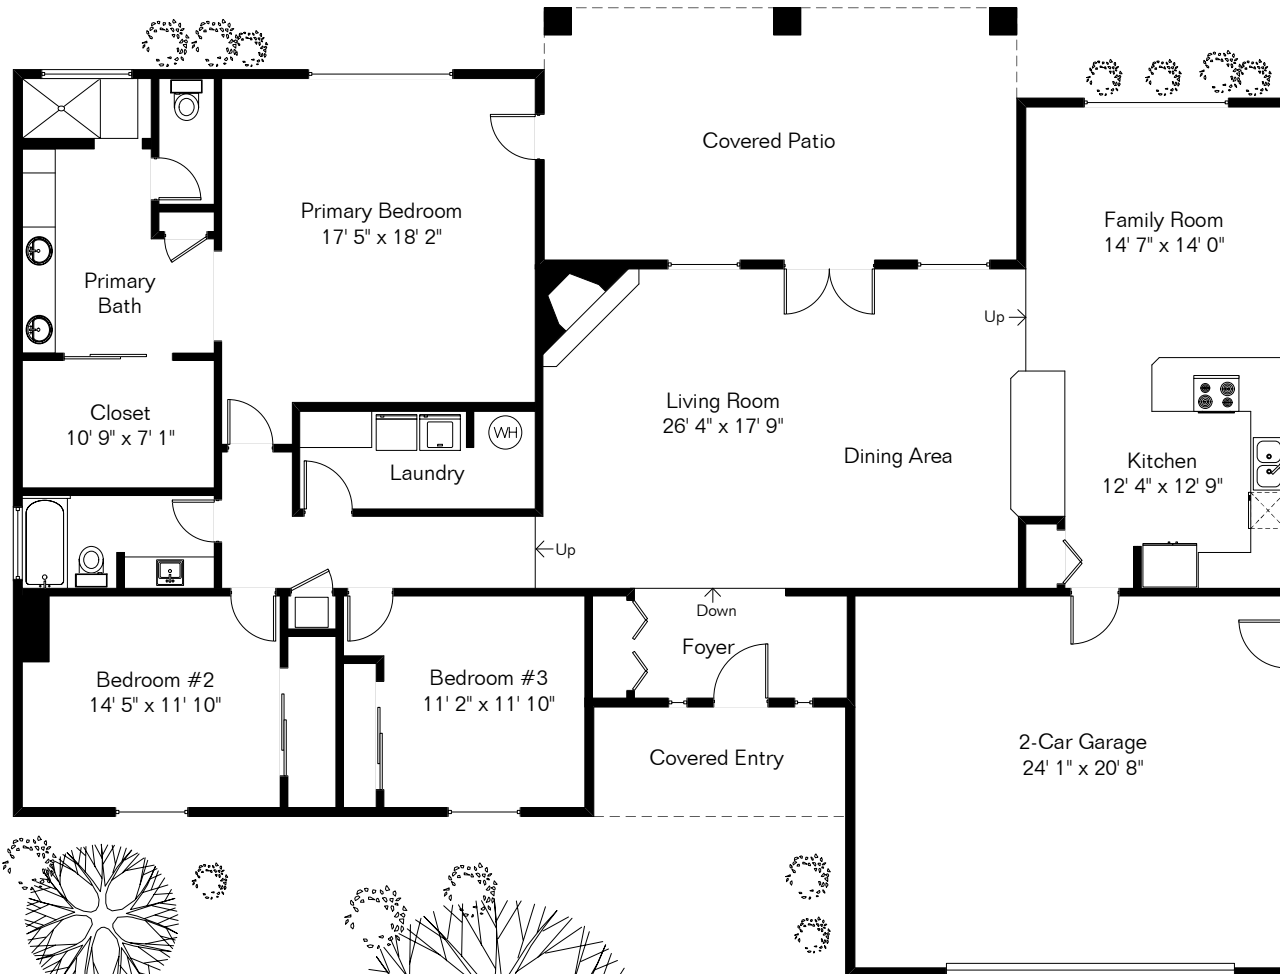

The square footages and room size information are deemed to be reliable but are not guaranteed and should be independently verified. This drawing is for marketing purposes only.

# 4221 E Pontatoc Dr

Site Visit September 2024

Living Area 2,266 Sq Ft  
Garage 526 Sq Ft

Copyright 2024 Floor Plans First! LLC  
All Rights Reserved.

Floor Plans First!  
See the Floor Plan First!  
FloorPlansFirst.com  
(520) 881-1500